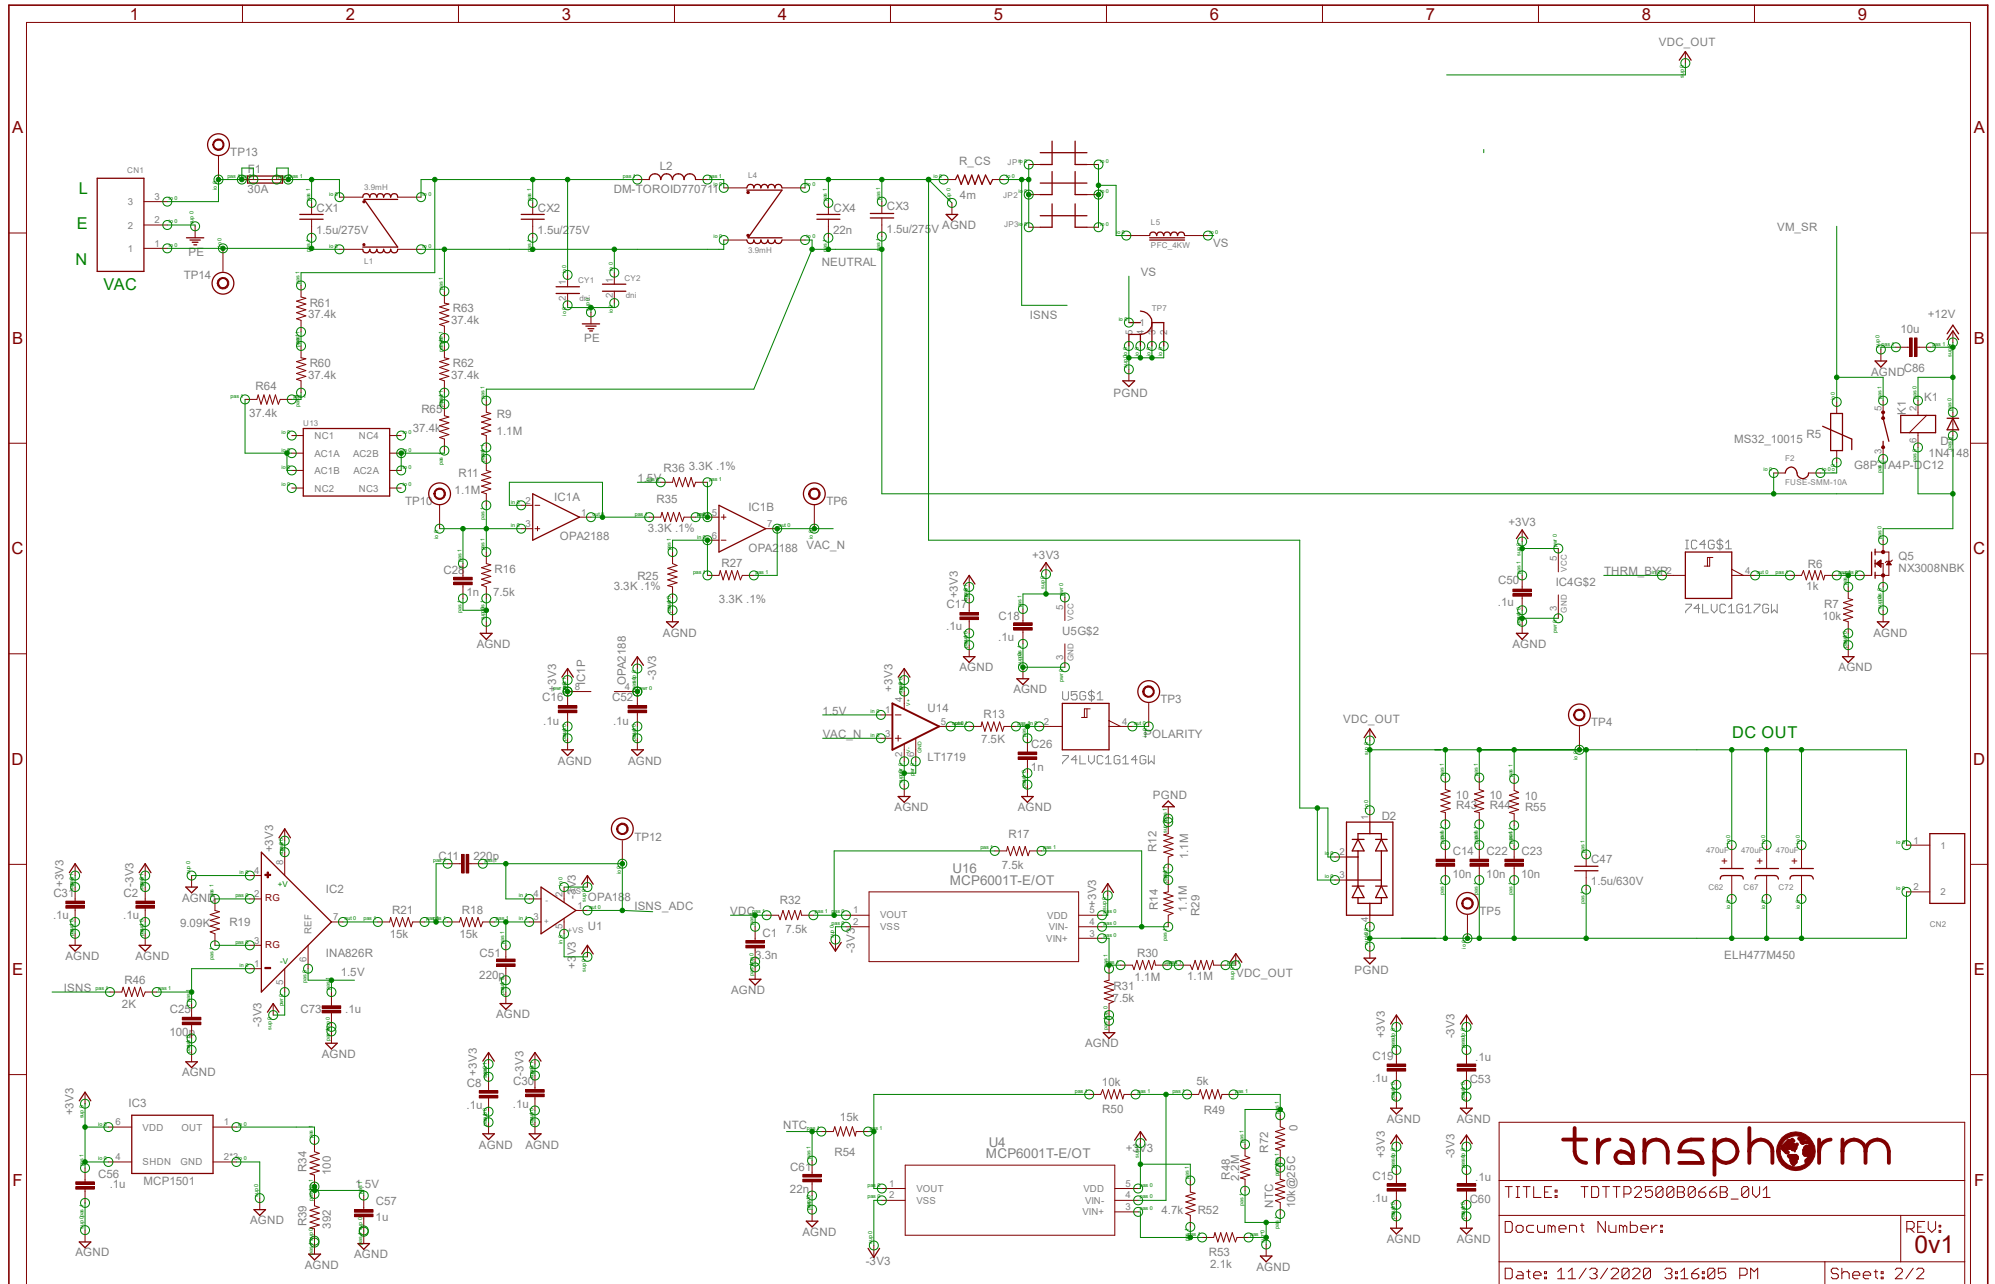

transphorm

TITLE: TDTP2500B066B_0V1

Document Number: REV:

Date: 11/3/2020 3:16:05 PM Sheet: 1/2

transphorm	
TITLE: TDTP2500B066B_0V1	
Document Number:	REV: 0v1
Date: 11/3/2020 3:16:05 PM	Sheet: 2/2