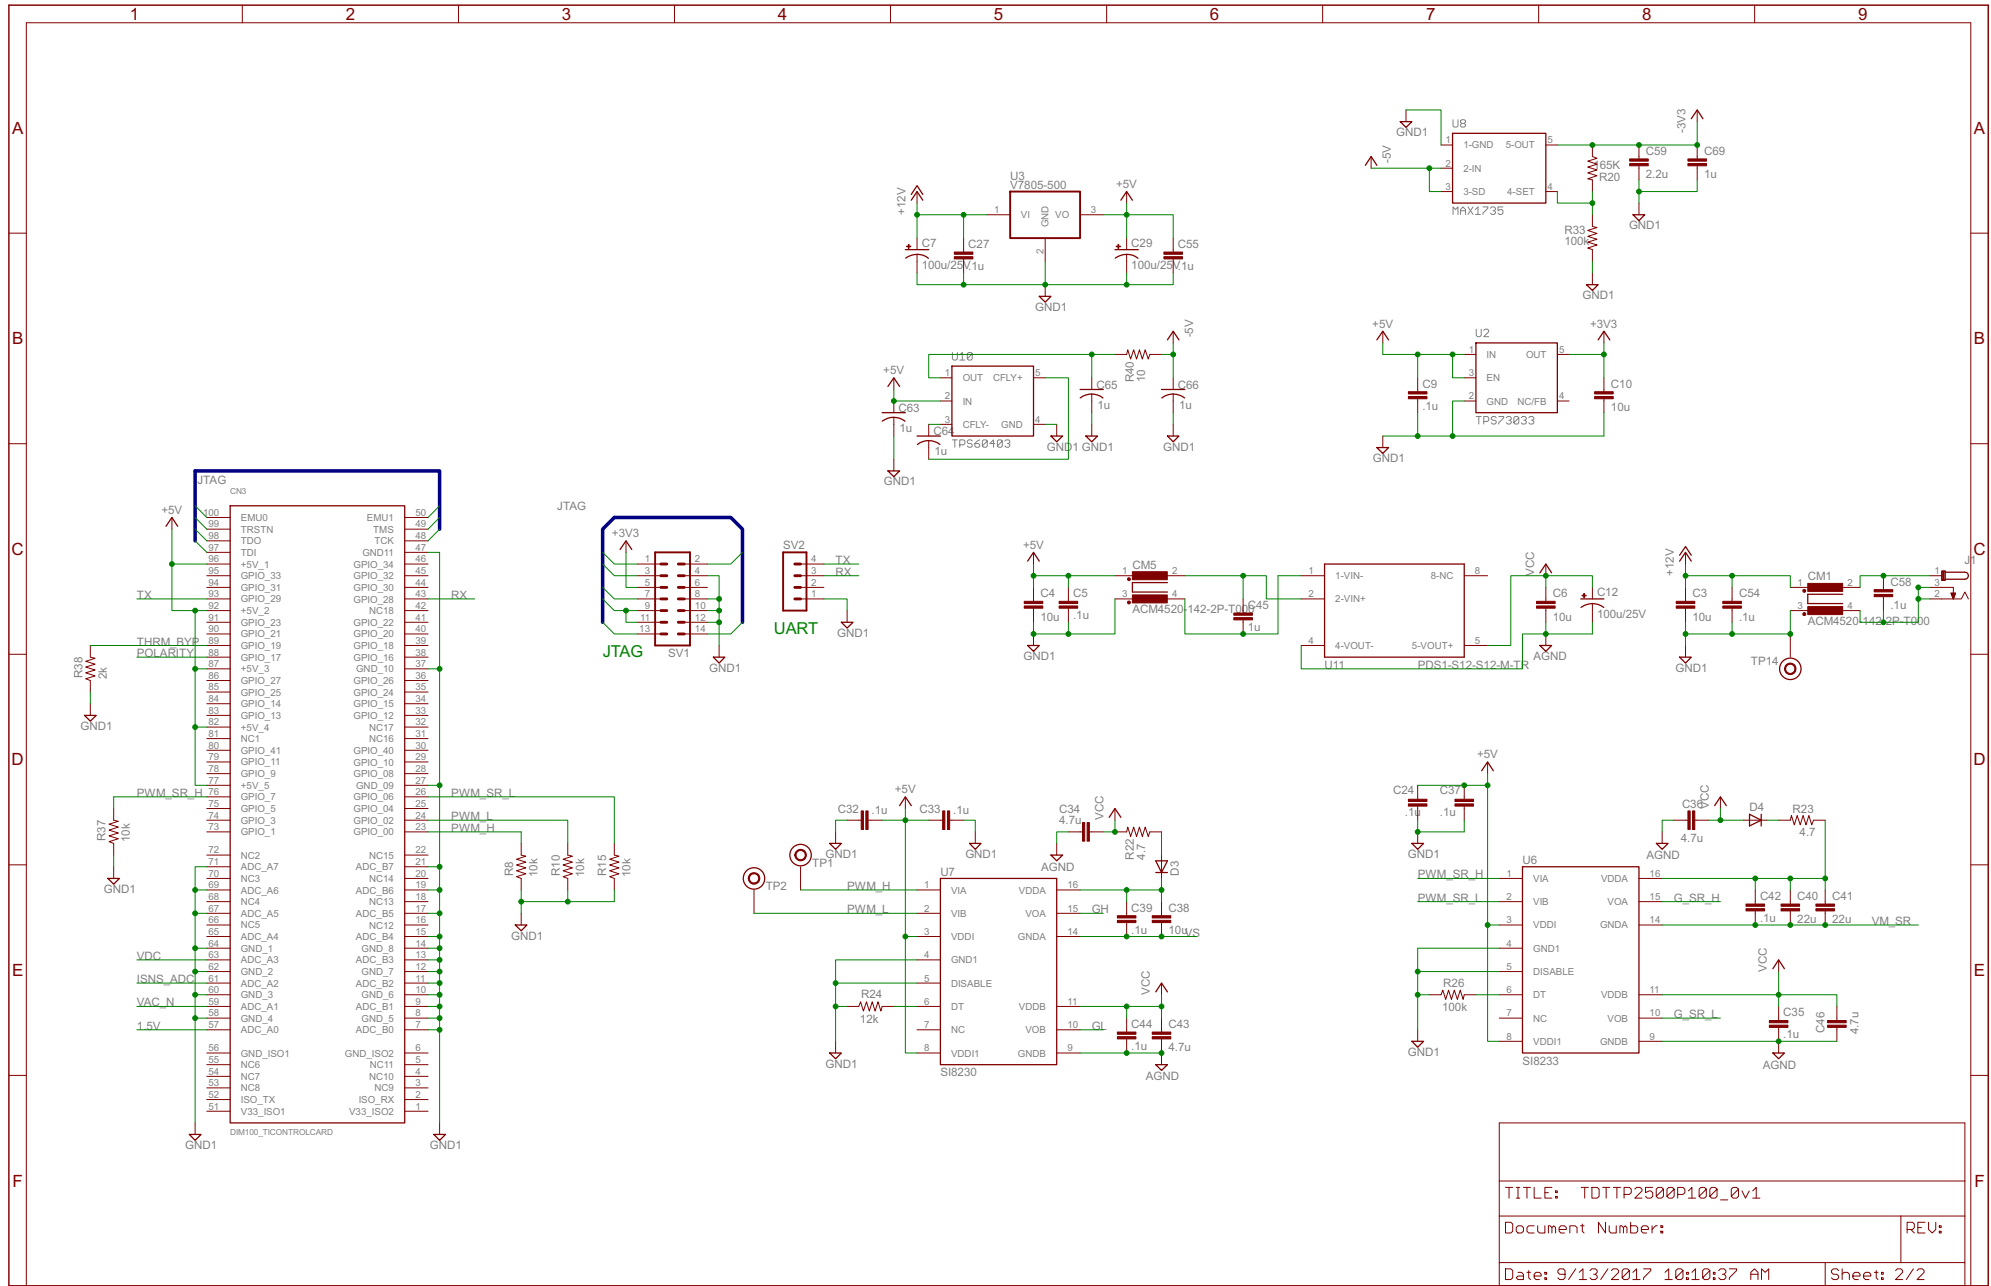

transphorm	
TITLE: TDTP2500P100_0v1	
Document Number:	REV: 0v2
Date: 9/13/2017 10:10:37 AM	Sheet: 1/2

TITLE: TDTP2500P100_0v1	
Document Number:	REV:
Date: 9/13/2017 10:10:37 AM	Sheet: 2/2