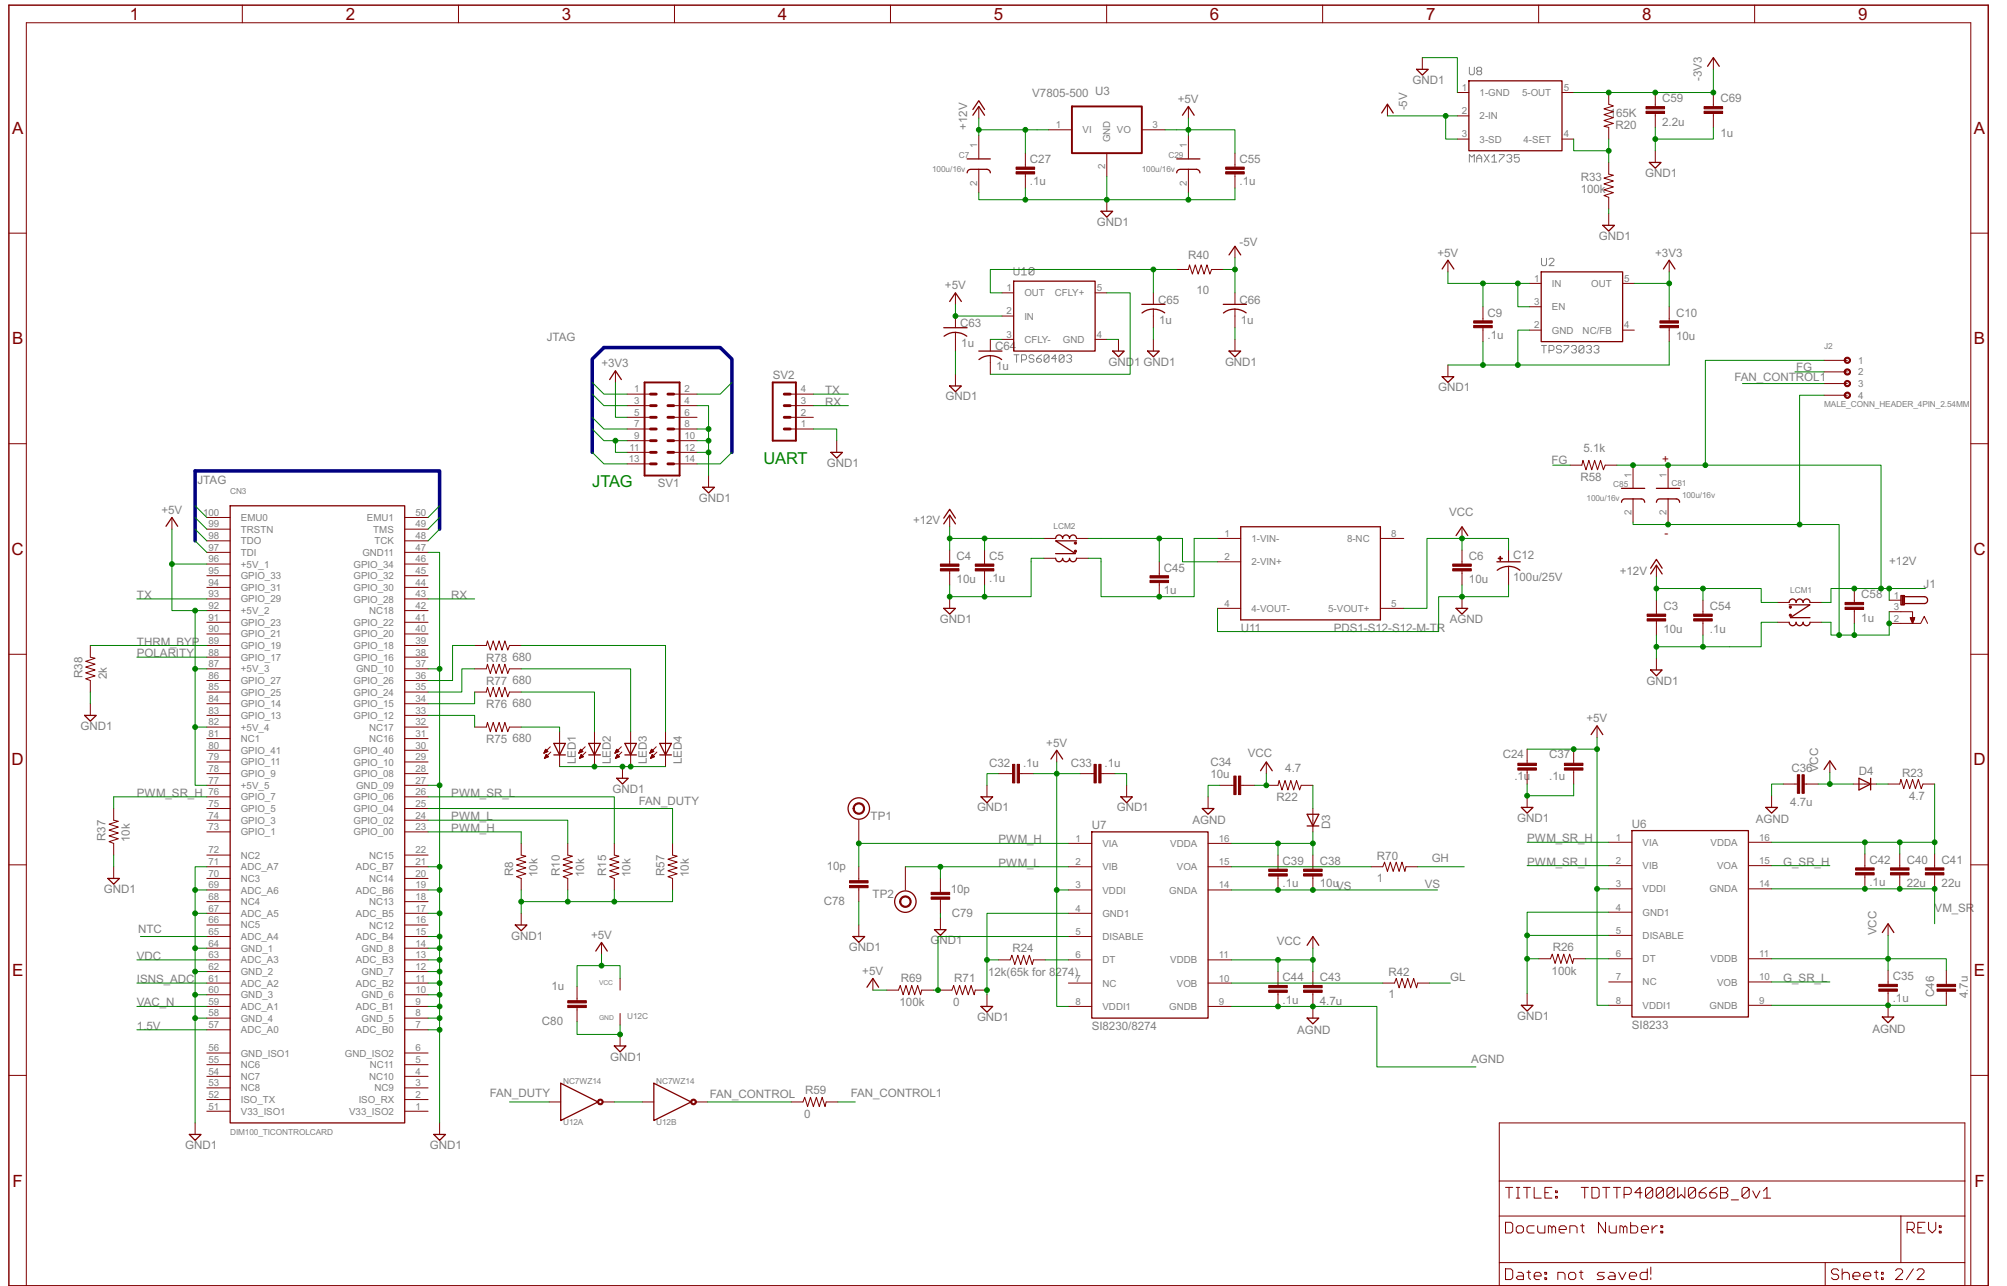

transphorm	
TITLE: TDTP400W066B_0v1	
Document Number:	REV: 0v2
Date: not saved!	Sheet: 1/2

TITLE: TDTP400W066B_0v1	
Document Number:	REV:
Date: not saved!	Sheet: 2/2