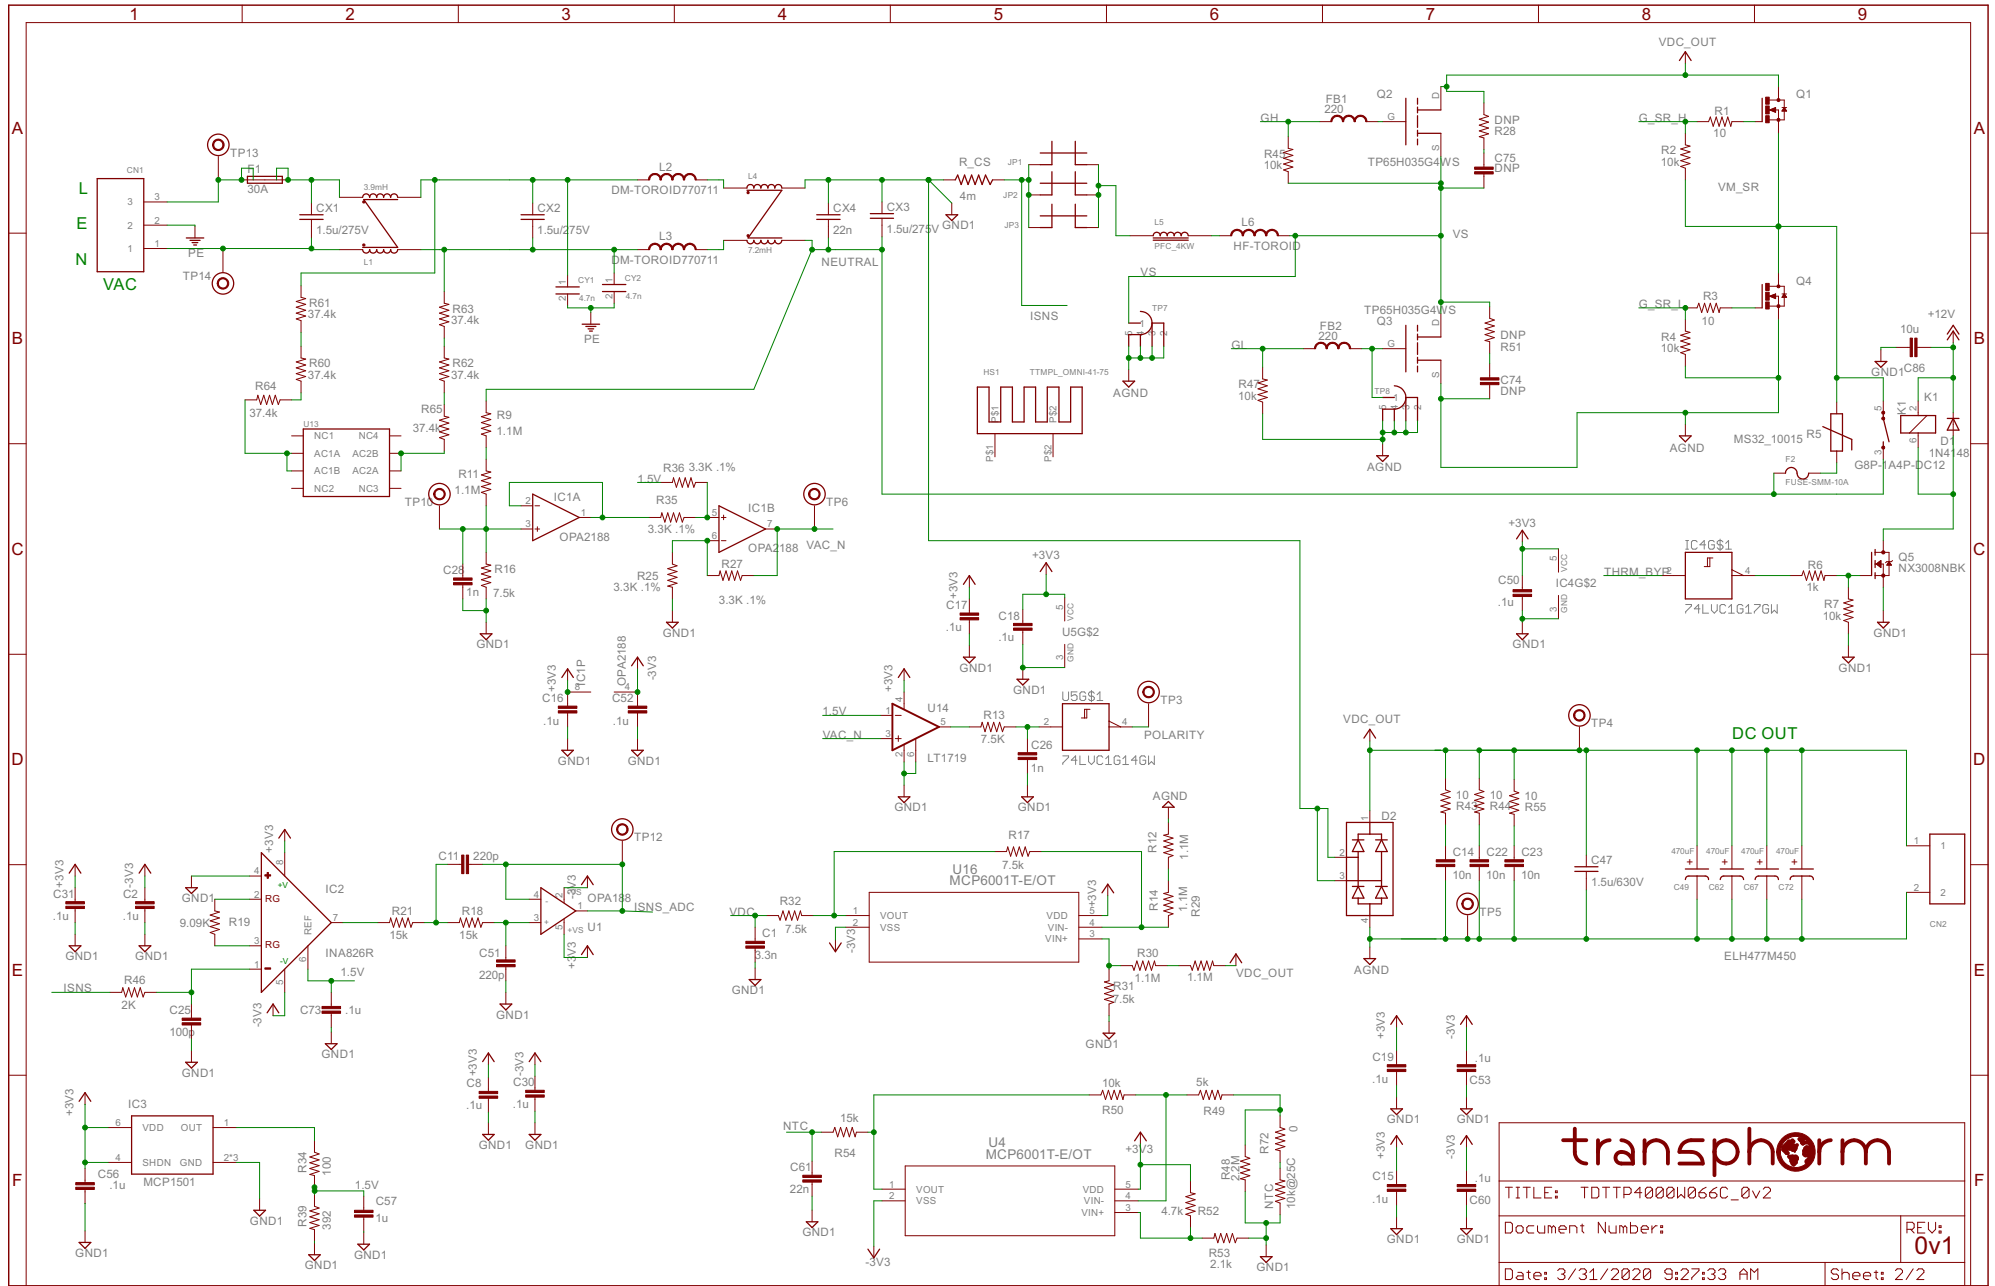

**transphorm**

TITLE: TDTP400W066C\_0v2

Document Number: \_\_\_\_\_ REV: \_\_\_\_\_

Date: 3/31/2020 9:27:33 AM Sheet: 1/2

<b>transphorm</b>	
TITLE: TDTP400W066C_0v2	
Document Number:	REV: 0v1
Date: 3/31/2020 9:27:33 AM	Sheet: 2/2